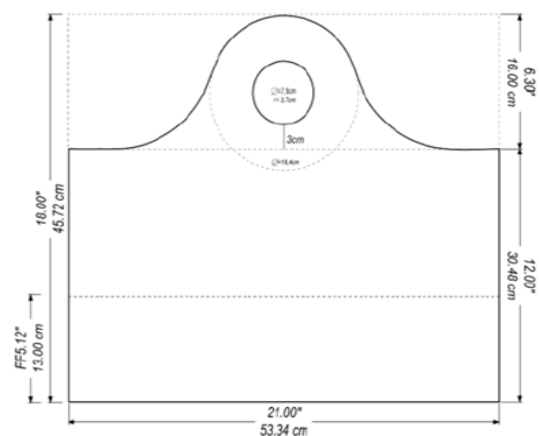

WAVY TOP PLASTIC BAG

WWW.SOLUPAC.COM

REFERENCE	MATERIAL	PACK	W	L	B-G	THICKNESS
Wavy Top Small	HDPE	500	18"	16"	4.5"	30 Mic
Wavy Top Medium	HDPE	500	21"	18"	5"	38 Mic
Wavy Top Large	HDPE	500	22.9"	15.9"	5"	38 Mic
Wavy Top XL	HDPE	250	24"	20"	5"	51 Mic