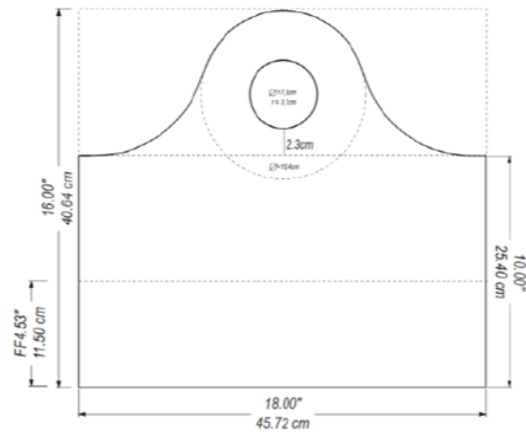

WAVY TOP PLASTIC BAG

WWW.SOLUPAC.COM

REFERENCE	MATERIAL	PACK	W	L	B-G	THICKNESS
Wavy Top Small	HDPE	500	18"	16"	4.5"	30 Mic
Wavy Top Medium	HDPE	500	21"	18"	5"	38 Mic
Wavy Top Large	HDPE	500	22.9"	15.9"	5"	38 Mic
Wavy Top XL	HDPE	250	24"	20"	5"	51 Mic