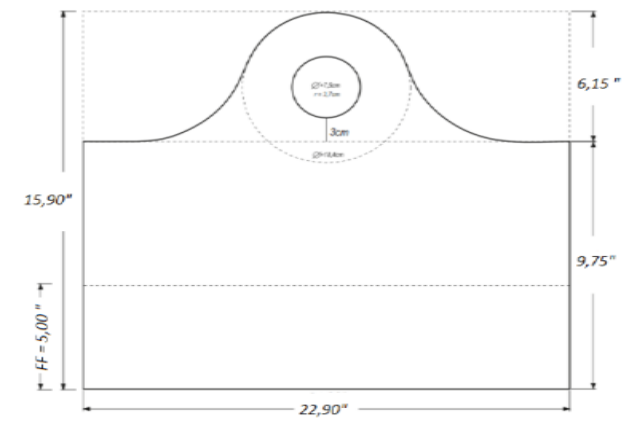

WAVY TOP PLASTIC BAG

WWW.SOLUPAC.COM

REFERENCE	MATERIAL	PACK	W	L	B-G	THICKNESS
Wavy Top Small	HDPE	500	18"	16"	4.5"	30 Mic
Wavy Top Medium	HDPE	500	21"	18"	5"	38 Mic
Wavy Top Large	HDPE	500	22.9"	15.9"	5"	38 Mic
Wavy Top XL	HDPE	250	24"	20"	5"	51 Mic